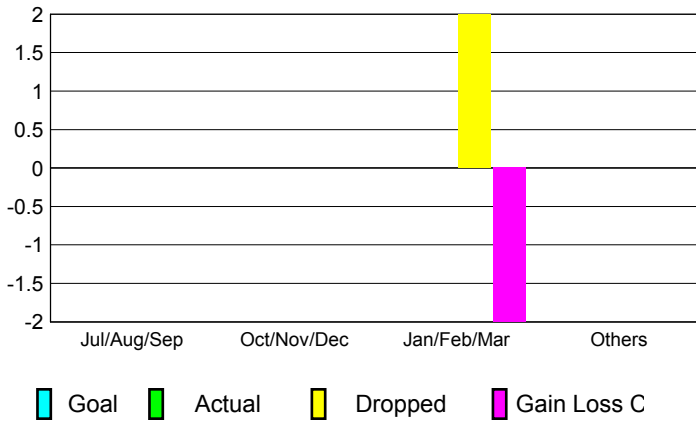

GMT: **HOWARD LEE**

Location: **TURKEY**

GMT CA: **4**

CLUBS

Month	New Club Goal	Actual New Clubs	Actual Dropped Clubs	Gain/Loss of Clubs
2012-2013				
Jul/Aug/Sep	0	0	0	0
Oct/Nov/Dec	0	0	0	0
Jan/Feb/Mar	0	0	2	-2
Apr/May/June	0	0	0	0
Totals	0	0	2	-2

MEMBERSHIP

Month	Net Memb Goal	Actual New Memb	Actual Dropped Memb	Gain/Loss of Memb
2012-2013				
Jul/Aug/Sep	0	11	45	-34
Oct/Nov/Dec	0	35	75	-40
Jan/Feb/Mar	0	47	55	-8
Apr/May/June	0	74	94	-20
Totals	0	167	269	-102

Club Results 2012-2013

Goal, New, Dropped, Gain/Loss