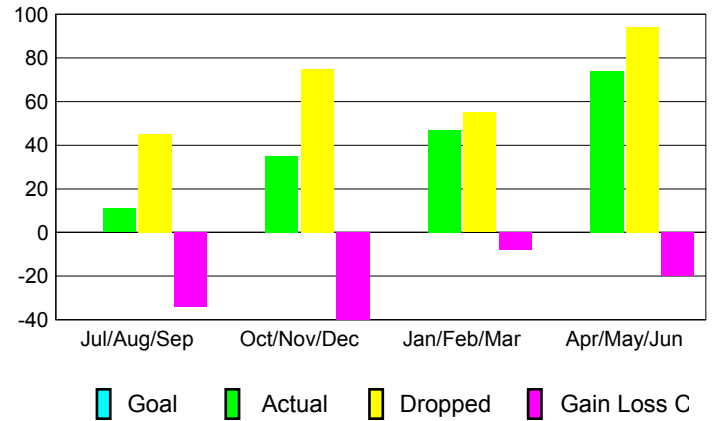

GMT: **HOWARD LEE**

Location: **TURKEY**

GMT CA: **4**

**CLUBS**

Month	New Club Goal	Actual New Clubs	Actual Dropped Clubs	Gain/Loss of Clubs
<b>2012-2013</b>				
Jul/Aug/Sep	0	0	0	0
Oct/Nov/Dec	0	0	0	0
Jan/Feb/Mar	0	0	2	-2
Apr/May/June	0	0	0	0
<b>Totals</b>	<b>0</b>	<b>0</b>	<b>2</b>	<b>-2</b>

**MEMBERSHIP**

Month	Net Memb Goal	Actual New Memb	Actual Dropped Memb	Gain/Loss of Memb
<b>2012-2013</b>				
Jul/Aug/Sep	0	11	45	-34
Oct/Nov/Dec	0	35	75	-40
Jan/Feb/Mar	0	47	55	-8
Apr/May/June	0	74	94	-20
<b>Totals</b>	<b>0</b>	<b>167</b>	<b>269</b>	<b>-102</b>

**Club Results 2012-2013**

Goal, New, Dropped, Gain/Loss

**Membership Results 2012-2013**

Goal, New, Dropped, Gain/Loss

**YTD Status Quo Clubs 2012-2013**

Status Quo Clubs Compared to Status Quo Members

**Gender Comparison 2012-2013**